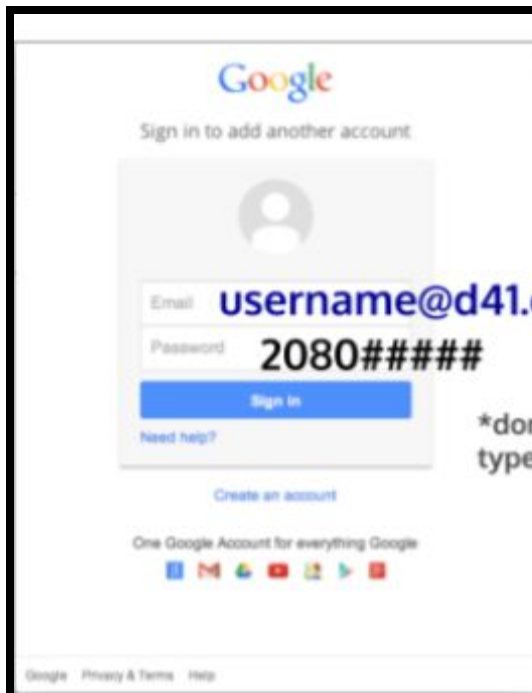

You can also find Google Classroom at our Library Media Center:

<http://www.d41.org/domain/471>