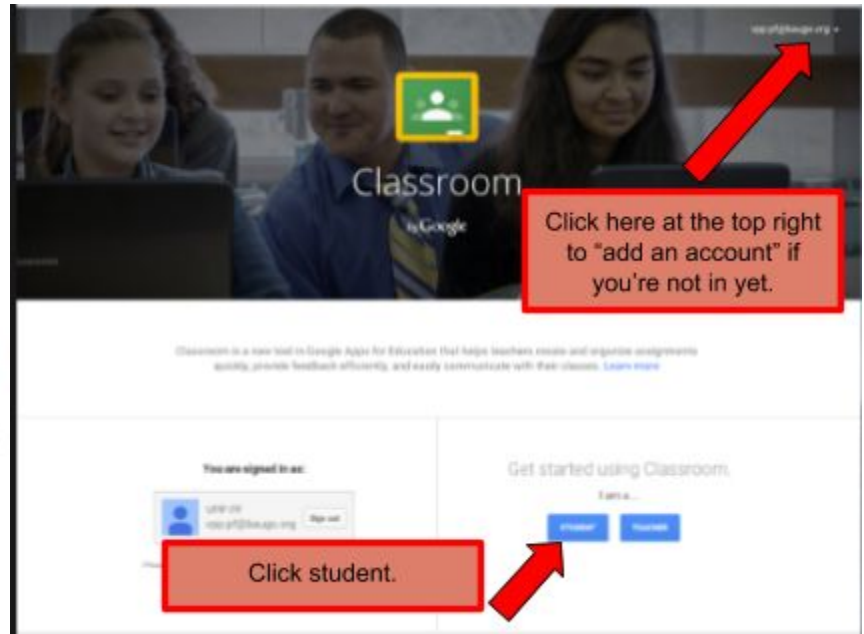

You can also find Google Classroom at our Library Media Center:

<http://www.d41.org/domain/471>